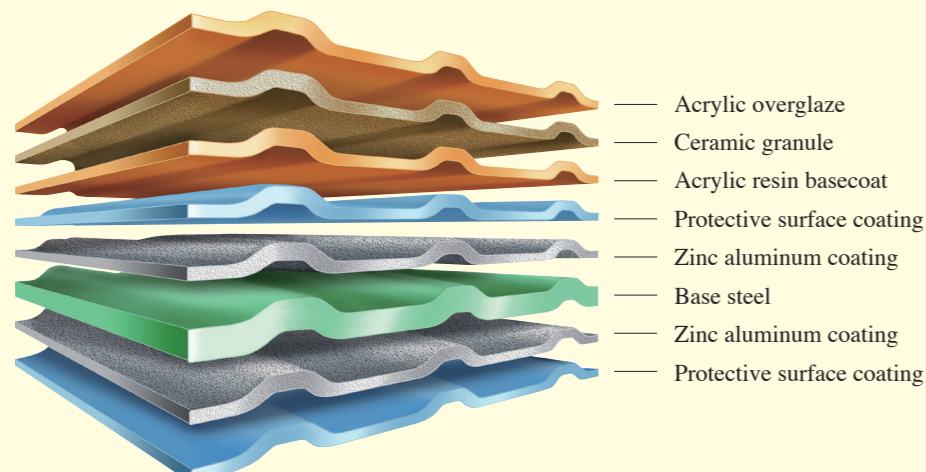

- **Weatherproof** | It provides a reliable barrier against extremely harsh weather such as hail, heavy snow and storm. Its superior features significantly reduce the threat of roof damage and collapse.
- **Fire resistant** | It offers your family with protection against fire as it is made of non-combustible material that will never burn. Knowing that DIVINE is over your head, you will sleep much better.
- **Lightweight** | It weighs approximately 1/6 of a concrete tile roof or a clay tile. It allows you to install less support structure to the roof. It makes your home withstand a violent earthquake. No other can offer more value and safety at this light weight.
- **Eco-friendly** | It requires little to no lifetime maintenance. And its outstanding durability can virtually eliminate the need to use future raw materials.
- **Aesthetic** | It is fit for all kinds of properties with its charming appearance. From traditional terracotta to earth tone, a wide variety of colors is available. It will help you maximize the beauty of your property.

Galvalume

Galvalume is the name of coating applied to bare sheet steel products that act as a two-punch barrier to the elements. It is composed of 55% aluminum, 1.6% silicon and 43.4% zinc. It has many benefits over galvanized or steel. It is ideally suited for most types of roofing and siding applications because of its extraordinary outdoor corrosion resistance and long term durability.

Material Breakdown