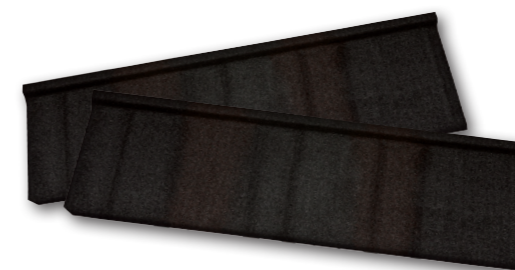

DIVINE shake offers a look of traditional wooden shake. However, thanks to the benefit of steel tile, the longevity and durability are incomparably better than traditional wood shake tile as it never rots or decays. Enjoy the feeling of rural charm with **DIVINE shake!**